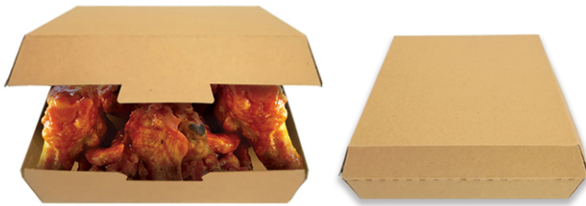

Custom Printing Available

CORRUGATED CLAMSHELLS

- Made from 100% Recycled board and medium
- Retains heat and moisture and helps food stay fresh
- Made with a water, grease resistance coating
- Stackable
- No assembly required

5" Clamshell Box

- 5.5" x 5.5" x 2.75"
- 23.5" x 13.5" x 22" (Case size)
- Case Pack 270

Burgers, Sandwiches, French Fries

8"x6" Clamshell Box

- 8" x 6" x 2.75"
- 23" x 20" x 14.75" (Case size)
- Case Pack 160

Mac n Cheese, Hot Wings, Appetizers

8" Clamshell Box

- 8" x 8" x 3"
- 23" x 19.25" x 19.5" (Case size)
- Case Pack 160

Burritos, Salads

9" Clamshell Box

- 9" x 9" x 3"
- 22.5" x 21" x 27" (Case size)
- Case Pack 180

Pasta, Ribs, Large Appetizers

Hero Clamshell Box

- 11.5" x 3.5" x 3"
- 18.25" x 15" x 27" (Case size)
- Case Pack 200

Heroes, Breadsticks

Custom Sizes and
Printing Available